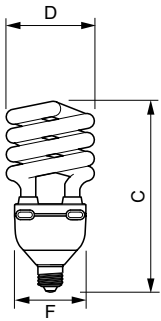

Tornado High Lumen

Approval and application

Mercury (Hg) Content (Max)	3.5 mg
Energy Consumption kWh/1000 h	45 kWh

Product data

Full product code	872790080719600
Order product name	Tornado High Lumen 45W CDL E27 1CT/6
EAN/UPC - Product	8727900807196

Order code	929676005901
Numerator - Quantity Per Pack	1
Numerator - Packs per outer box	6
Material Nr. (12NC)	929676005901
Copy Net Weight (Piece)	0.270 kg

Dimensional drawing

Tornado High Lumen 45W CDL E27 1CT/6

Product	C (max)	F (max)	D (max)
Tornado High Lumen 45W CDL E27 1CT/6	244 mm	88.1 mm	102 mm